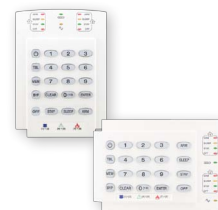

Avoiding false alarms:

Most false alarms result from errors that occur from security system owners using over-complicated keypads. The keypads that accompany your Magellan system have been designed with this major obstacle in mind, and as a result, provide you with guidance and one-touch button ease of use.

App-based System Control:

The iParadox app enables you to remotely access your Paradox security system. iParadox provides lots of functionality and information at one's fingertip. The multi-lingual app has an intuitive user-interface which enables you to easily connect to your security system and edit its settings. With arm / disarm control, PGM control, and live system status, iParadox turns any iPhone, iPod Touch, iPad or Android™ phone into a remote keypad. Now you can control your Paradox security system from your favorite device!

TM50 Touch
Intuitive
Touchscreen

K37/K35
32-Zone
Wireless/Hardwired Fixed
LCD Keypad Module

K32RF/K32
32-Zone
Wireless/Hardwired LED
Keypad Module

K10H/V
10-Zone Hardwired LED
Keypad Module

K636
10-Zone Hardwired LED
Keypad Module