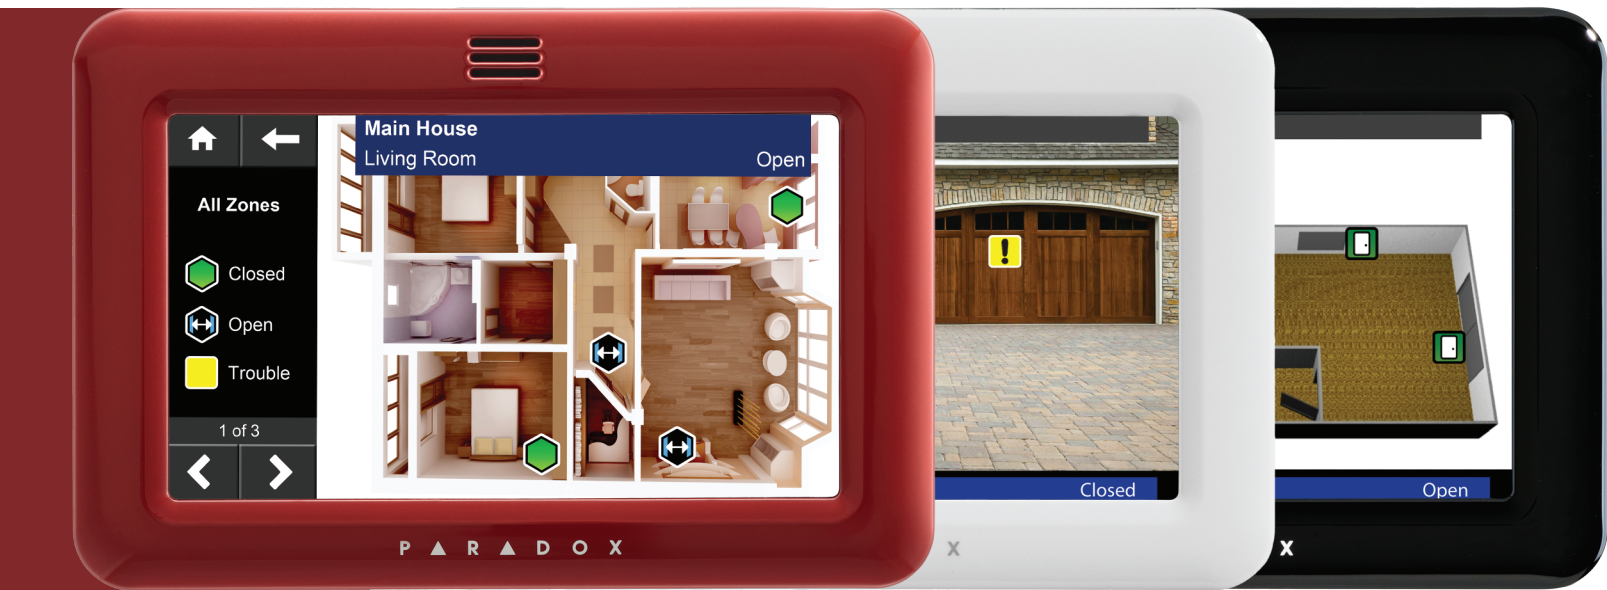

P ▲ R ▲ D O X

b ▼ B ▼ D O X

Closed

Open